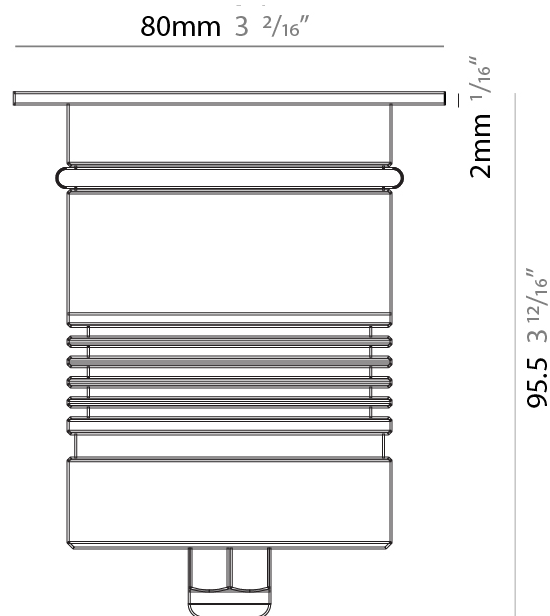

GENERAL

Series: Caliber
Subseries: Caliber 80 Q
Brand: Unonovesette
Division: Exterior
Mounting Type: Recessed
Mounting Location: In-Ground
Subcategory: Drive Over

PHYSICAL

Shape: Square
Diameter (mm): 80
Diameter (in): 3 1/8
Height (mm): 95.5
Height (in): 3 3/4
Light Distribution: Direct
Installation Requirement: Housing box / Fixing springs
Diffuser: Extra clear / Frosted glass 6mm
Fixture Finish: Stainless Steel AISI 316L
Fixture Material: Stainless Steel AISI 316L
Cable Details: 350mm NS20N PCP 2x0.5 mm2

ELECTRICAL

Lamp Type: LED
Input Wattage (W): 9.04
Total Output Wattage (W): 8.5
Dimming: Non-Dimming / Phase Dimming (120Vac only) / 0-10V Dimming
Driver Included: No
Driver Location: Remote
Driver Type: Constant Voltage - Universal
Driver Class: Class 2
Input Voltage (V): 120 - 277
Output Voltage (V): 24

LED

Number of LEDs: 1
Color Temperature (°K): 2700 / 3000 / 4000
Max. Delivered Lumen (lm): 730
CRI: >90 CRI
Lamp Life (hrs): 100000

OPTICAL

Optic°: 10 / 30 / 50 / DIF
Beam Angle: Narrow / Medium / Wide / Diffused

RATINGS AND CERTIFICATIONS

Certified By: Certified for North American Standards
IP rating: IP68 (not for permanent immersion)
IK Rating: IK08
Marine Grade: Stainless Steel AISI 316L