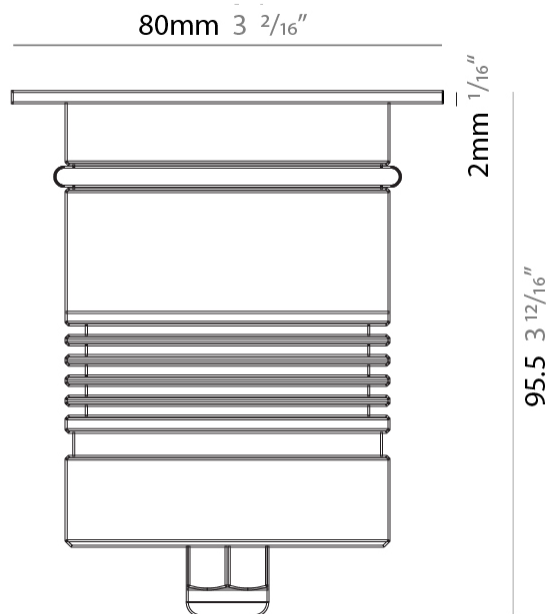

GENERAL

Series: Caliber
Subseries: Caliber 80 Q
Brand: Unonovesette
Division: Exterior
Mounting Type: Recessed
Mounting Location: In-Ground
Subcategory: Drive Over

PHYSICAL

Shape: Square
Diameter (mm): 80
Diameter (in): 3 1/8
Height (mm): 95.5
Height (in): 3 3/4
Light Distribution: Direct
Load Resistance (kg): 2500
Load Resistance (lbs): 5511
Installation Requirement: Housing box / Fixing springs
Diffuser: Extra clear / Frosted glass 6mm
Fixture Finish: Stainless Steel AISI 316L
Fixture Material: Stainless Steel AISI 316L
Cable Details: 350mm NS20N PCP 2x0.5 mm2

ELECTRICAL

Lamp Type: LED
Input Wattage (W): 8.1
Total Output Wattage (W): 5
Dimming: Non-Dimming / Phase Dimming (120Vac only) / 0-10V Dimming
Driver Included: No
Driver Location: Remote
Driver Type: Constant Voltage - Universal
Driver Class: Class 2
Input Voltage (V): 120 - 277
Output Voltage (V): 24

LED

Number of LEDs: 1
Color Temperature (°K): 2700 / 3000 / 4000
Max. Delivered Lumen (lm): 515
CRI: >90 CRI
Lamp Life (hrs): 100000

OPTICAL

Optic°: 10 / 30 / 50 / DIF
Beam Angle: Narrow / Medium / Wide / Diffused

RATINGS AND CERTIFICATIONS

Certified By: Certified for North American Standards
IP rating: IP68 (not for permanent immersion)
IK Rating: IK08
Marine Grade: Stainless Steel AISI 316L

PROJECT
TYPE
SPECIFIER
QUANTITY
DATE